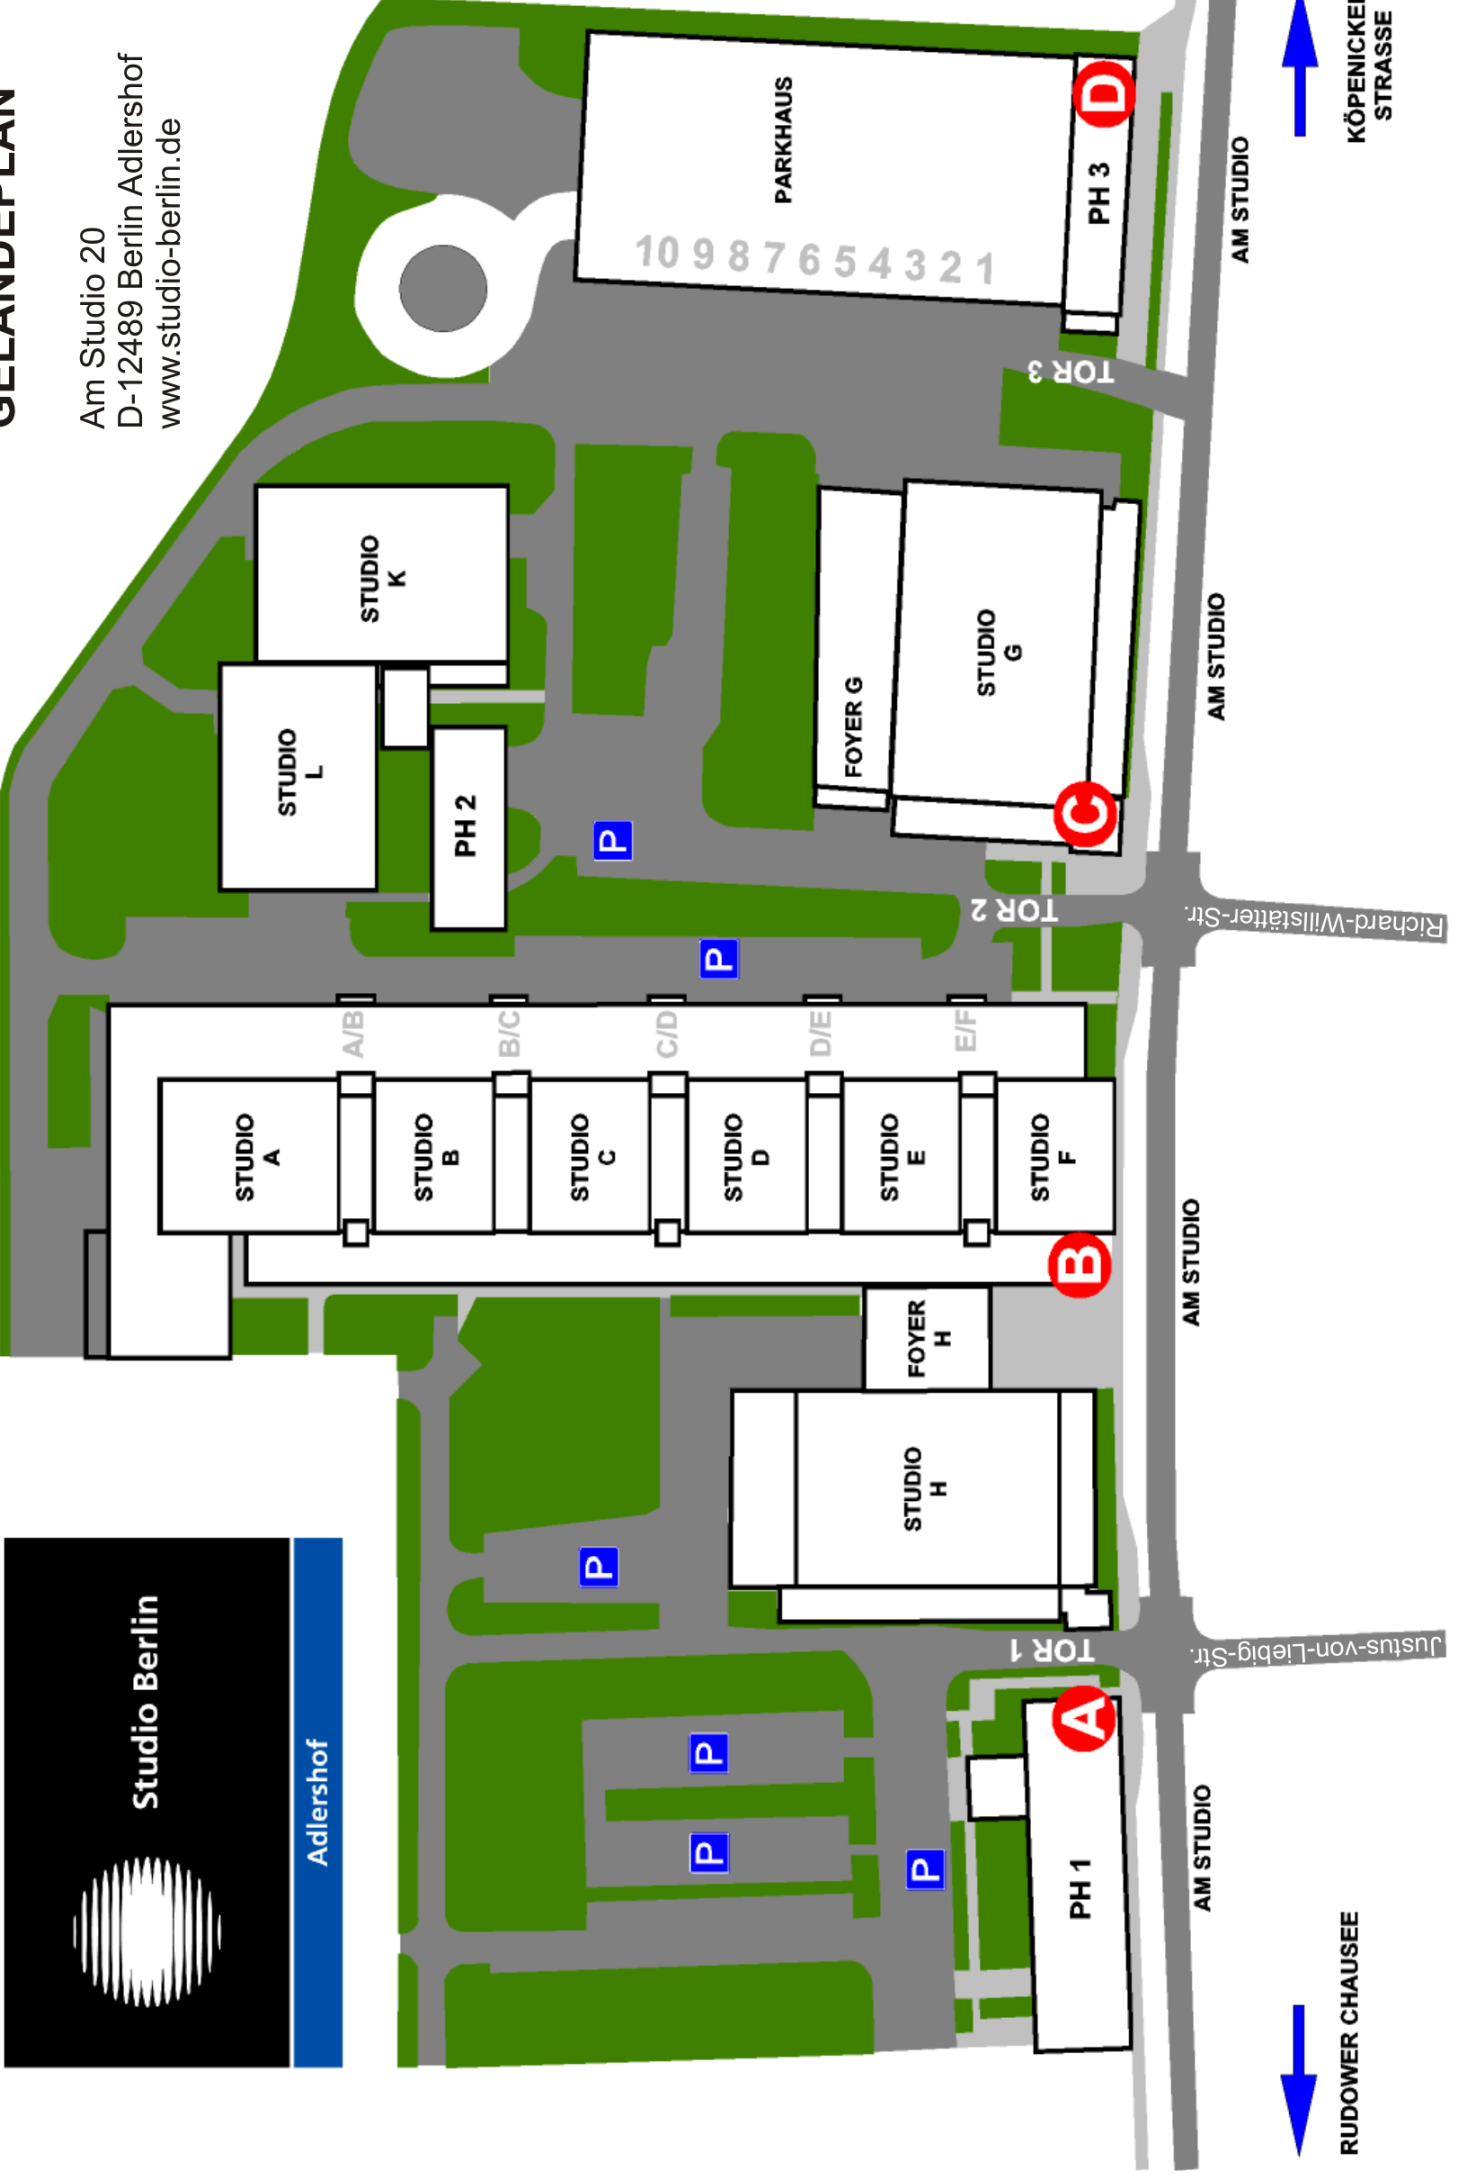

GELÄNDEPLAN

Am Studio 20
D-12489 Berlin Adlershof
www.studio-berlin.de

RUDOWER CHAUSSEE

AM STUDIO

Justus-von-Liebig-Str.

PH 1

TOR 1

B

AM STUDIO

STUDIO A
A/B
STUDIO B
B/C
STUDIO C
C/D
STUDIO D
D/E
STUDIO E
E/F
STUDIO F

P

P

TOR 2

Richard-Willstätter-Str.

C

AM STUDIO

FOYER G

STUDIO G

STUDIO L

PH 2

STUDIO K

10 9 8 7 6 5 4 3 2 1

PARKHAUS

PH 3

TOR 3

AM STUDIO

KÖPENICKEI STRASSE